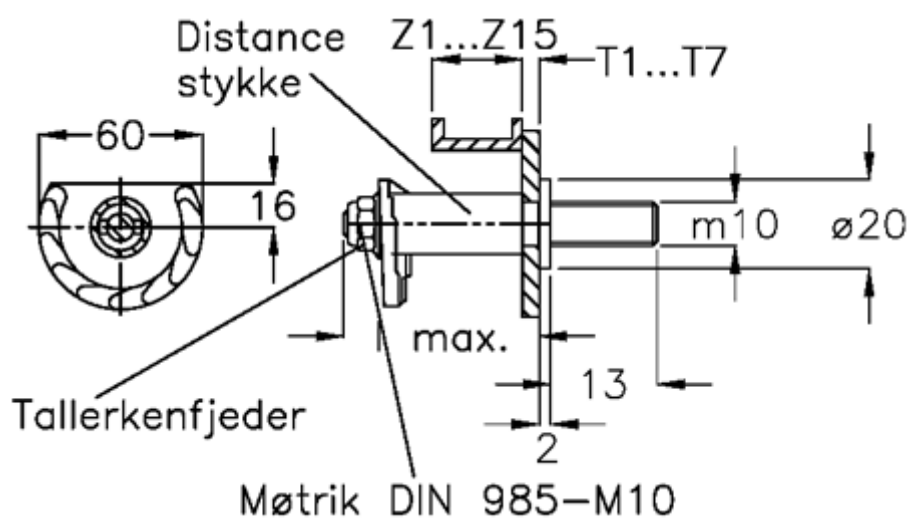

# Data Sheet

Article number: 20895203

Description: E+G Door lock  
GN 117-GB-T2-Z3

## Measures

Cam thickness = 6-15